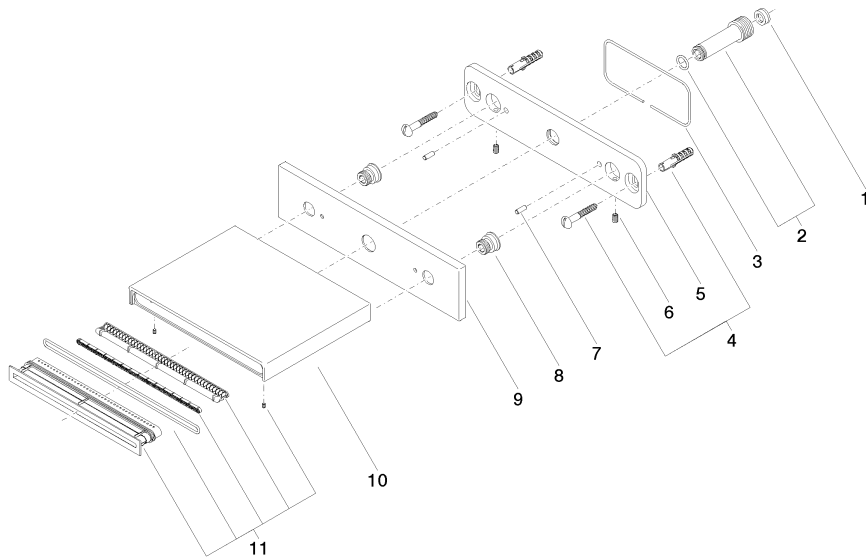

**Recommended miscellaneous**

	<b>Concealed wall elbow -</b> •min. recess depth 90 mm •max. recess depth 163 mm	35 085 970 90
---	--	---------------

**Recommended miscellaneous**

	<b>Concealed wall elbow -</b> •min. recess depth 90 mm •max. recess depth 163 mm	35 085 970 90
---	--	---------------

13 415 979

mm [inches]

Flow rate chart

Trajectory diagram

Certificates

WRAS\_2306001.

13 415 979

### Spare parts list

No.	Item Number	Name	Quantity used	Delivery time
1	09 23 01 057 90	flow reducer	1	2
2	90 24 03 213 00 90	connection	1	2
3	09 14 03 134 90	seal	1	2
4	04 30 31 024 01 90	fixing set	1	2
5	09 17 97 059 90	holder	1	2
6	09 31 11 036 90	pin	2	2
7	09 31 11 040 90	pin	2	2
8	09 24 03 214 90	nipple	2	2
9	09 27 78 031-27	rosette	1	60
10	09 11 78 003 20-27	spout	1	60
11	90 29 03 059 00 90	insert	1	2