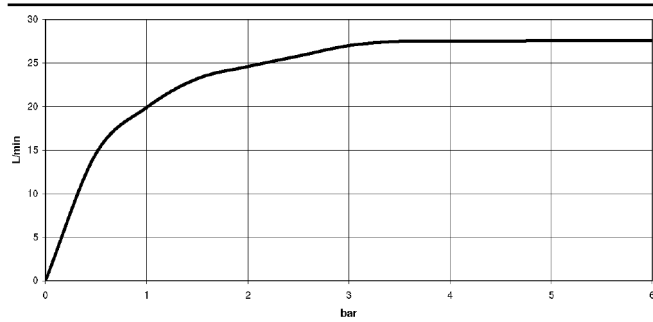

Flow rate chart