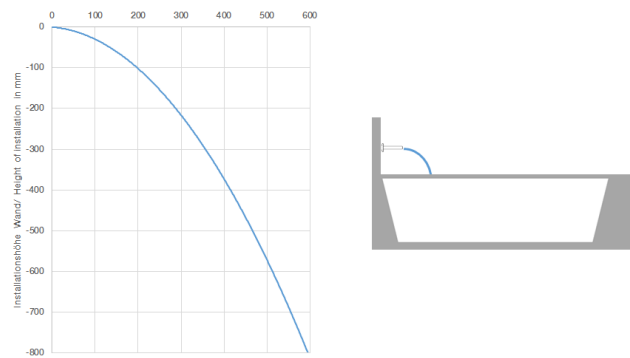

**Recommended miscellaneous**

	<b>Concealed wall elbow -</b> •min. recess depth 90 mm •max. recess depth 163 mm	35 085 970 90
---	--	---------------

**Recommended miscellaneous**

	<b>Concealed wall elbow -</b> •min. recess depth 90 mm •max. recess depth 163 mm	35 085 970 90
---	--	---------------

13 415 979

mm [inches]

Flow rate chart

Trajectory diagram

Certificates

WRAS\_2306001.

13 415 979

### Spare parts list

No.	Item Number	Name	Quantity used	Delivery time
1	09 23 01 057 90	flow reducer	1	2
2	90 24 03 213 00 90	connection	1	2
3	09 14 03 134 90	seal	1	2
4	04 30 31 024 01 90	fixing set	1	2
5	09 17 97 059 90	holder	1	2
6	09 31 11 036 90	pin	2	2
7	09 31 11 040 90	pin	2	2
8	09 24 03 214 90	nipple	2	2
9	09 27 78 031-27	rosette	1	60
10	09 11 78 003 20-27	spout	1	60
11	90 29 03 059 00 90	insert	1	2