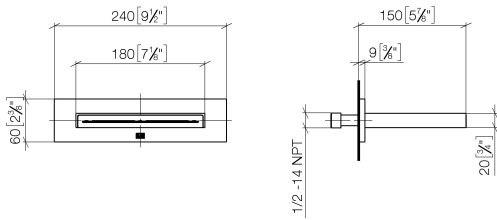

13 415 979

- 150mm projection
- CASCADE, max. flow rate 26.5 l/min (at 3 bar)
- cover plate 240 x 60 mm
- 1/2" connection
- plug-link mounting
- WRAS

Fits: IMO, LULU, MADISON, MEM, TARA, CL.1, LISSÉ, VAIA, META, CYO

**Recommended miscellaneous**

	<b>Concealed wall elbow -</b> •min. recess depth 90 mm •max. recess depth 163 mm	35 085 970 90
---	--	---------------

**Recommended miscellaneous**

	<b>Concealed wall elbow -</b> •min. recess depth 90 mm •max. recess depth 163 mm	35 085 970 90
---	--	---------------

13 415 979

mm [inches]

Flow rate chart

Trajectory diagram

Certificates

WRAS\_2306001.

13 415 979